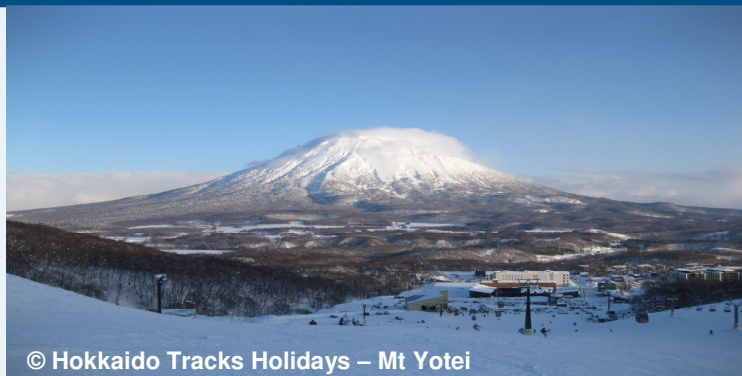

© Hokkaido Tracks Holidays - Niseko

© Hokkaido Tracks Holidays - Mt Yotei

SKI NISEKO, JAPAN FROM \$1,181PP!

Niseko, located on the island of Hokkaido has gained international popularity as one of Asia's premier international snow resorts. Offering some of the best skiing & snowboarding conditions in the world & over 47 kilometres of groomed terrain. Niseko is a combination of three linked resorts – Grand Hirafu, Niseko Village & Annupuri.

Per person prices includes:

- 7 nights accommodation at your selected hotel
- 6 Day ski lift pass
- Meet and Greet on arrival in Sapporo
- Return Transfers to Niseko
- In-Resorts Services

HOTEL	ROOM TYPE	TRAVEL DATES	PRICE PER PERSON	BONUS OFFER
Setsumon, Hirafu ☆☆☆☆☆	Birch Studio	23Nov11-2Dec12	\$1181	
The Vale Niseko, Hirafu ☆☆☆☆☆	Standard Hotel Room	23Nov11-2Dec12	\$1286	
Pension Blue Bell, Hirafu ☆☆☆1/2	Western Shared Room	10Dec11-11Mar12*	\$1312	Includes FREE breakfast daily!
Pension Locomotion, Hirafu ☆☆☆	Western Ensuite Room	21Dec11-29Feb12*	\$1312	Includes FREE breakfast daily!
Hakuunso Lodge, Hirafu ☆☆☆1/2	Western Shared Room	21Dec11-9Mar12	\$1441	Includes FREE breakfast daily!
Yutei Tracks, Hirafu ☆☆☆☆☆	Studio	17Dec-23Dec11 & 29Jan-11Mar12	\$1798	
Hirafutei Niseko Prince, Hirafu ☆☆☆☆1/2	Western Ensuite Room	23Dec11-11Mar12*	\$1854	Includes FREE breakfast daily!
Hilton Niseko Village, Niseko Village ☆☆☆☆1/2	Hilton Room	9Jan-29Feb12	\$1936	Includes FREE breakfast daily + 2 nights FREE!